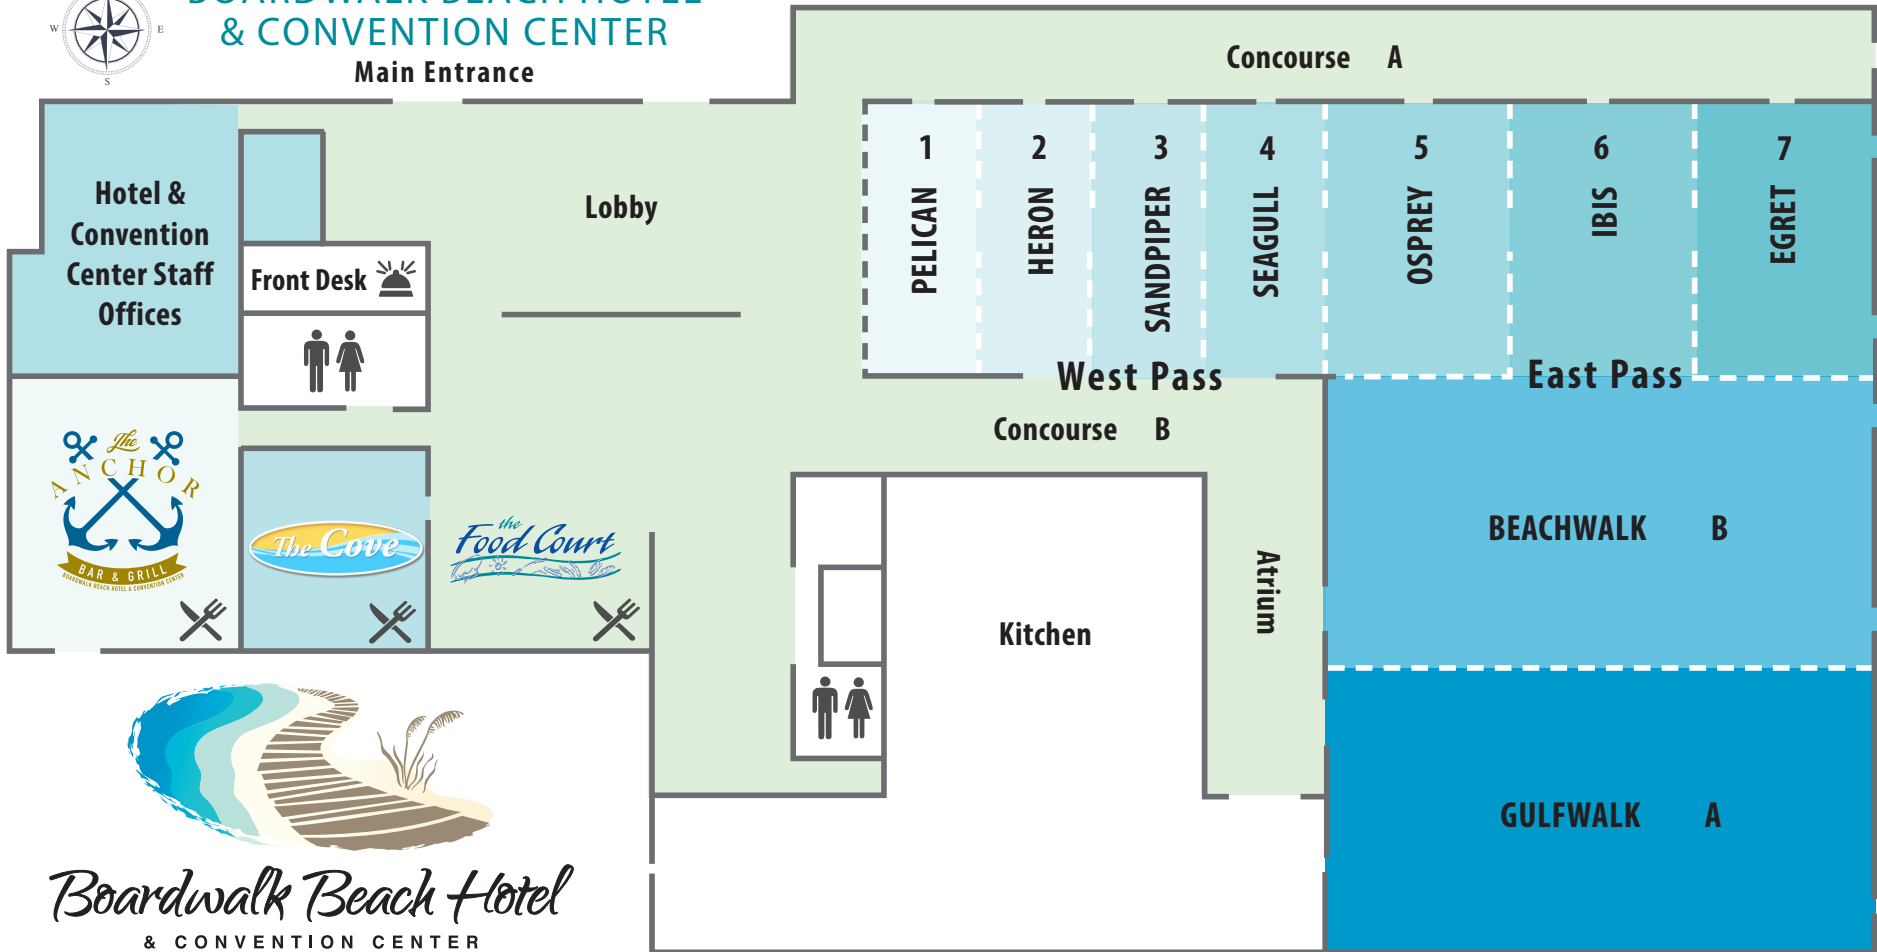

BOARDWALK BEACH HOTEL & CONVENTION CENTER

Main Entrance

9600 S. Thomas Drive | Panama City Beach, Florida | 800-224-4630

Boardwalk Beach Hotel
& CONVENTION CENTER

BREAKOUT ROOMS							
#	Dim.	Sq. Ft.	Ceiling	Theatre	Class	Banquet	Recep
1	50 x 25	1,250	10 ft	75	40	40	75
2	50 x 25	1,250	10 ft	75	40	40	75
3	50 x 25	1,250	10 ft	75	40	40	75
4	50 x 25	1,250	21 ft	75	40	40	75
5	50 x 33.3	1,665	21 ft	150	100	100	250
6	50 x 33.3	1,665	21 ft	150	100	100	250
7	50 x 33.3	1,665	21 ft	150	100	100	250

GRAND BALLROOM							
#	Dim.	Sq. Ft.	Ceiling	Theatre	Class	Banquet	Recep
	150 x 100	15,000	21 ft	1,500	900	900	3,000
A	50 x 100	5,000	21 ft	500	300	300	1,000
B	50 x 100	5,000	21 ft	500	300	300	1,000
C	50 x 100	5,000	21 ft	500	300	300	1,000

PRE-FUNCTION				
Location	Dim	Sq. Ft.	Ceiling	Recep
Concourse A	188 x 20	3,760	10 ft	400
Concourse B	68 x 11	748	9 ft	70
Atrium	73 x 20	1,460	20 ft	100